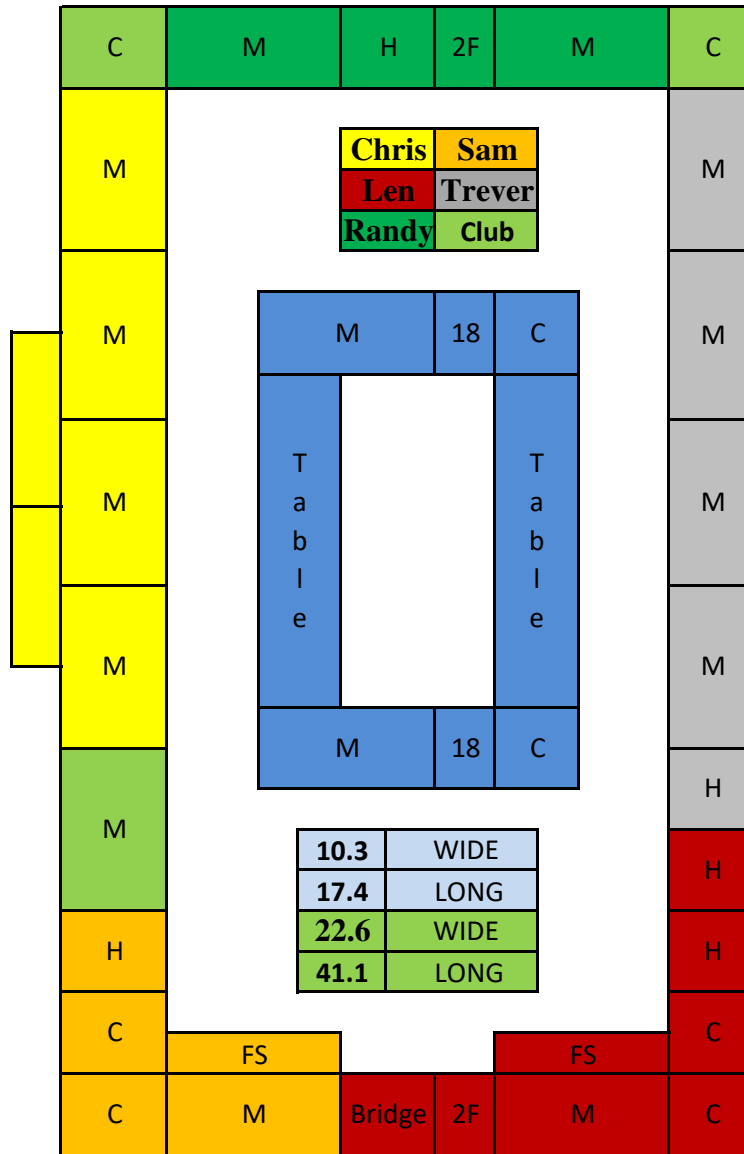

Cache Valley Mall  
 GSAFTC Train Show  
 Sep 23-24, 2022

		IN	32	60	32	
		37.5	124		37.5	
57	36	199			36	57
	FT	3.1	10.3	3.1		
	3.0	16.6			3.0	
4.8	22.6				4.8	
32.1						