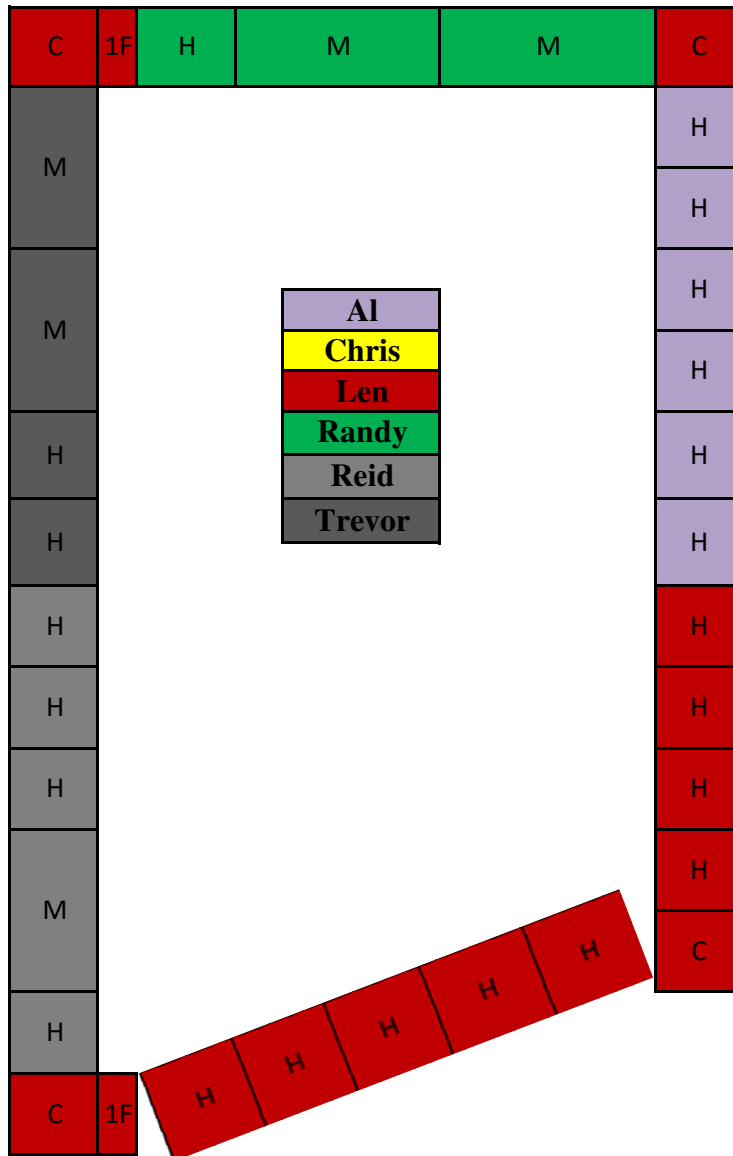

Layton Hills Mall
 S Gauge Train Show
 June 17-18, 2022

42.0	LONG
21.6	WIDE

36.2