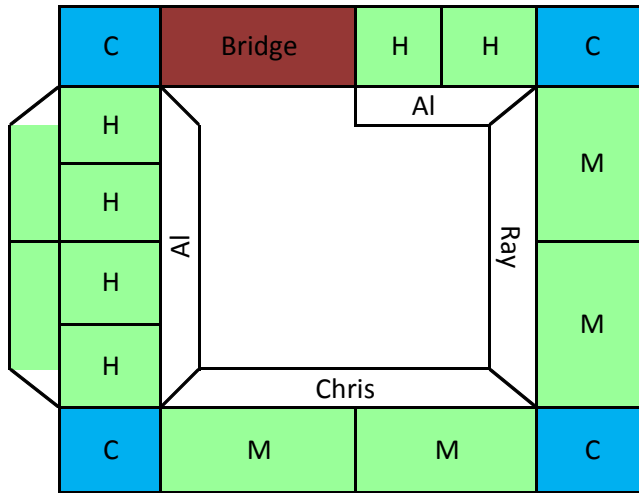

Ogden Train Show
5-10-14

Outside	
L	17.7
W	17.7

Inside	
L	14.7
W	11.7