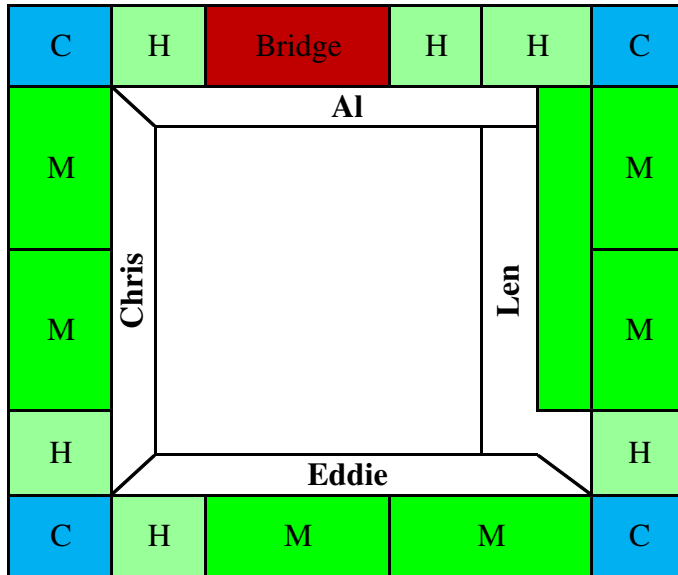

Scout O'Rama
 Salt Lake City, UT
 5/17/14

Outside	
W	21.6
L	21.6
Inside	
W	15.6
L	15.6

Scout O'Rama
Salt Lake City, UT
5/17/14