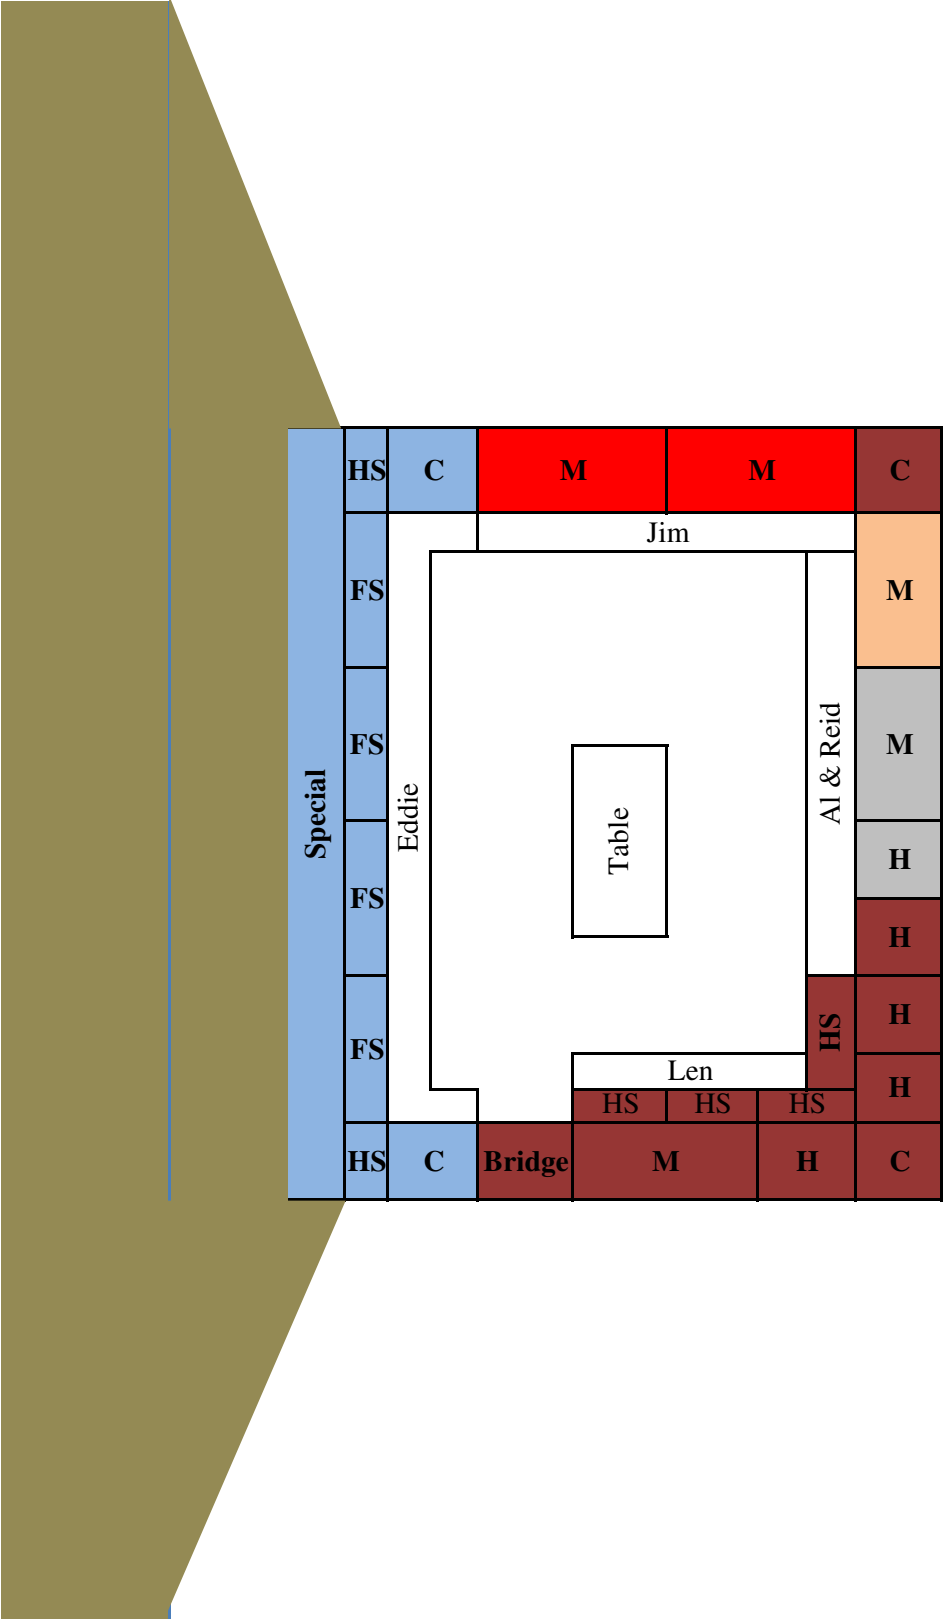

THANKSGIVING POINT 2016

	Feet
W	20.6
L	29.3
Inside	14.6