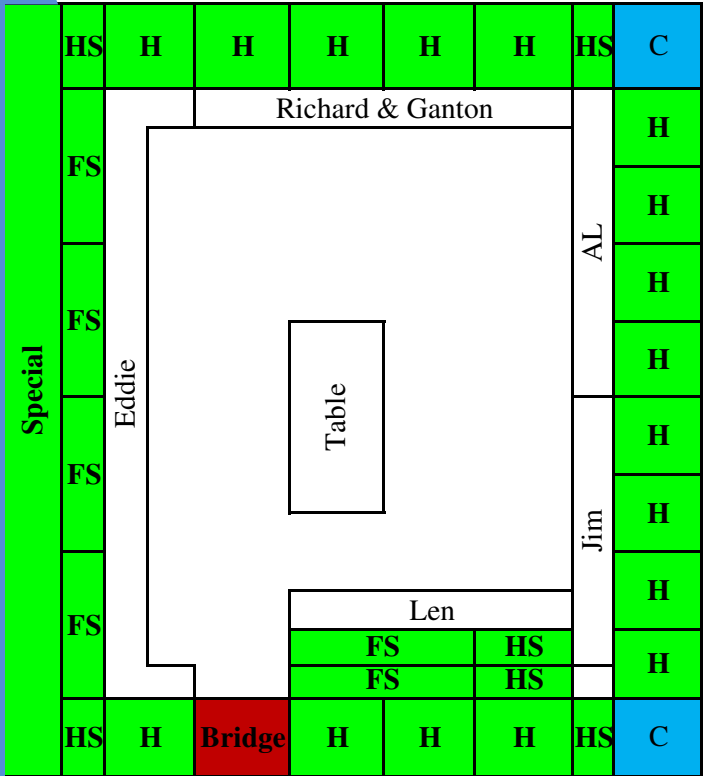

THANKSGIVING POINT 2014

Feet	
W	21.6
L	29.3
Inside	14.6

WHAT EACH MEMBER HAS							
MEMBR		MODULES	HALVES	BRIDGE	CORNER	FSides	Hsides
Al	x		3		2		
Bruce	x						
Chris	x						
Club	x		2				
Eddie	x						
Jim	x		8				
Len	x		4	1		5	5
Reed	x						
Richard	x						
TOTAL		0	17	1	2	5	5
Needed		0	17	1	2	6	6
Variance		0	0	0	0	-1	-1