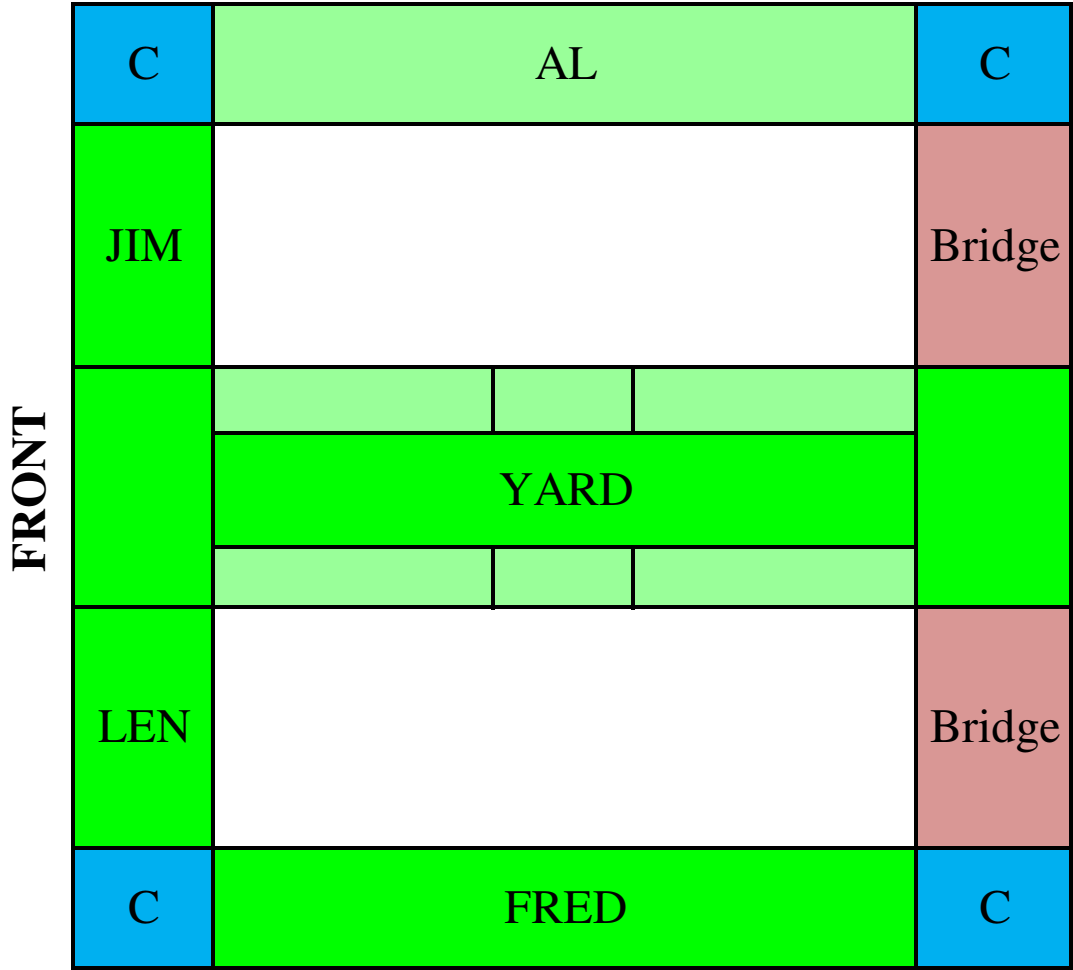

THANKSGIVING POINT 10

20.6	Width
23.5	Length