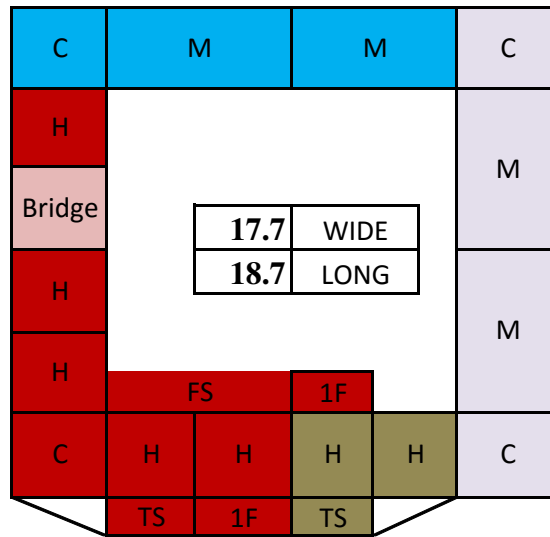

DISCOVERY GATEWAY
 TRAIN SHOW
 9/10/16

Al
Eddie
Len
Ray