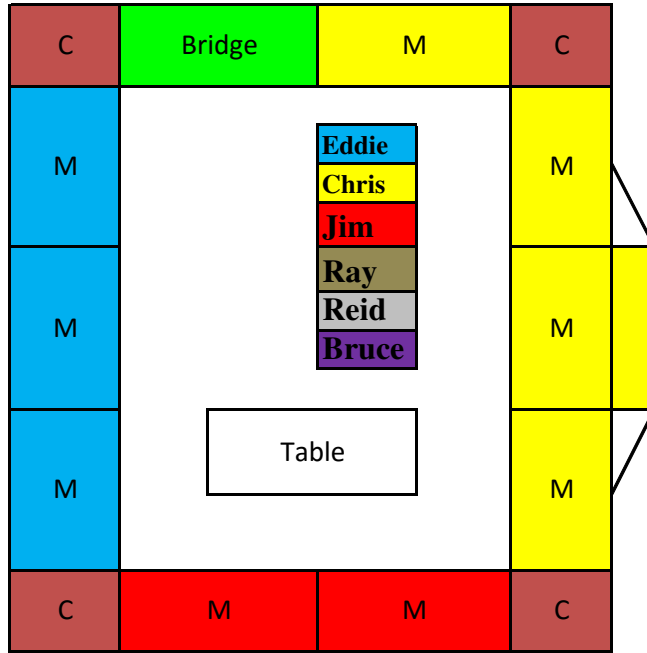

EVANSTON, WY  
 TRAIN SHOW  
 8/6/16

18.5	WIDE
24.5	LONG