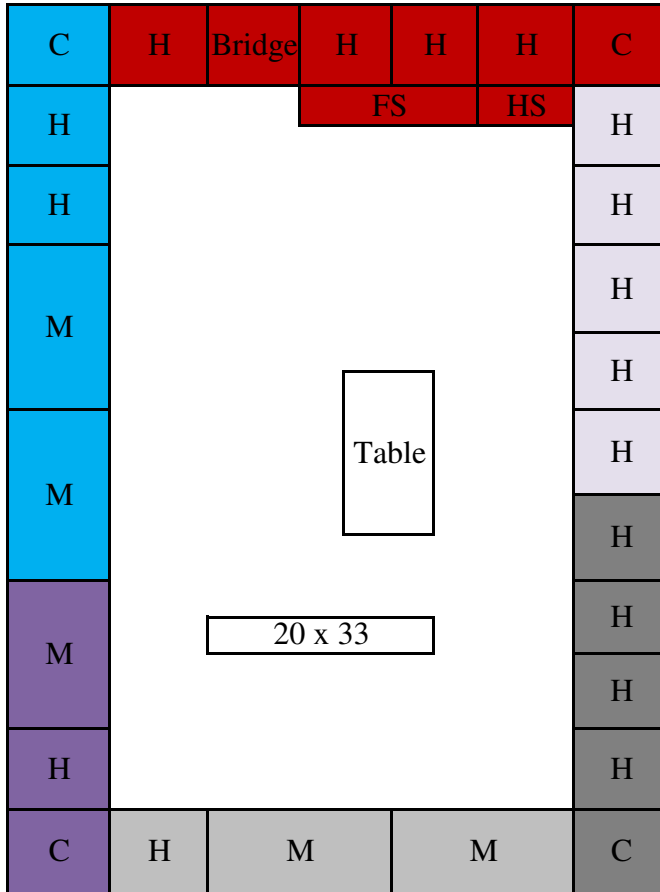

Scout A Rama
May 13, 2017

Al
Bruce
Eddie
Len
Ray
Reid

Outside	
W	20.6
L	33.3
Inside	
W	14.6
L	27.3