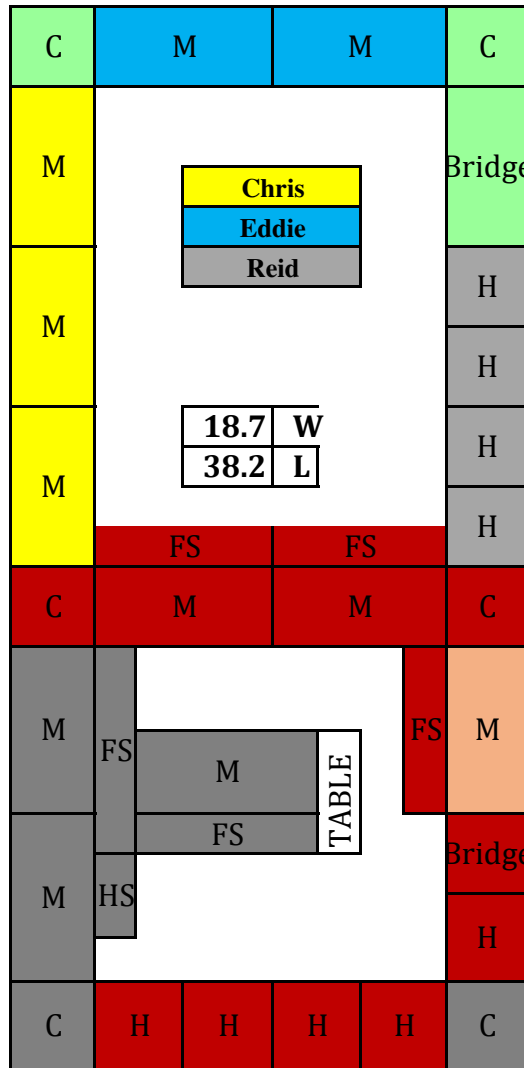

Hoestler Train Show
Mar 8-10, 2019

Ray
Len
Randy