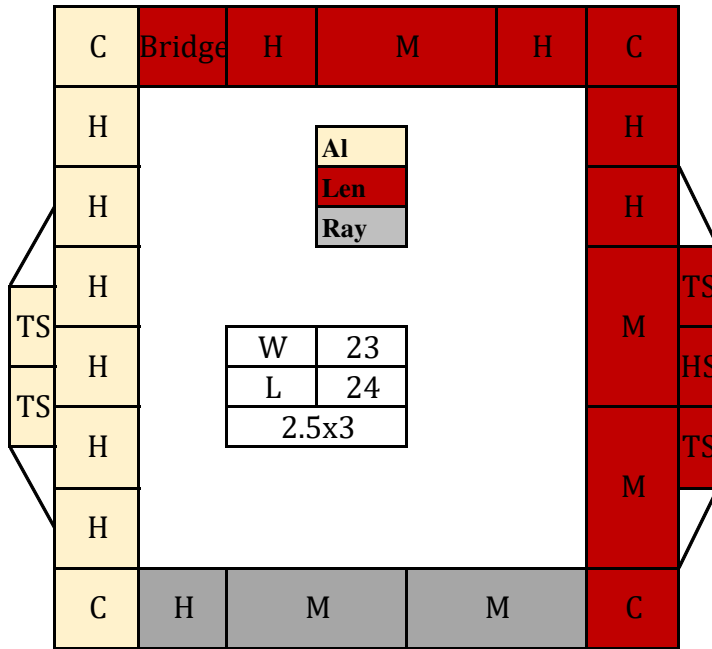

Hoestler Train Show
 March 2, 3 4, 2018

N^

Sv