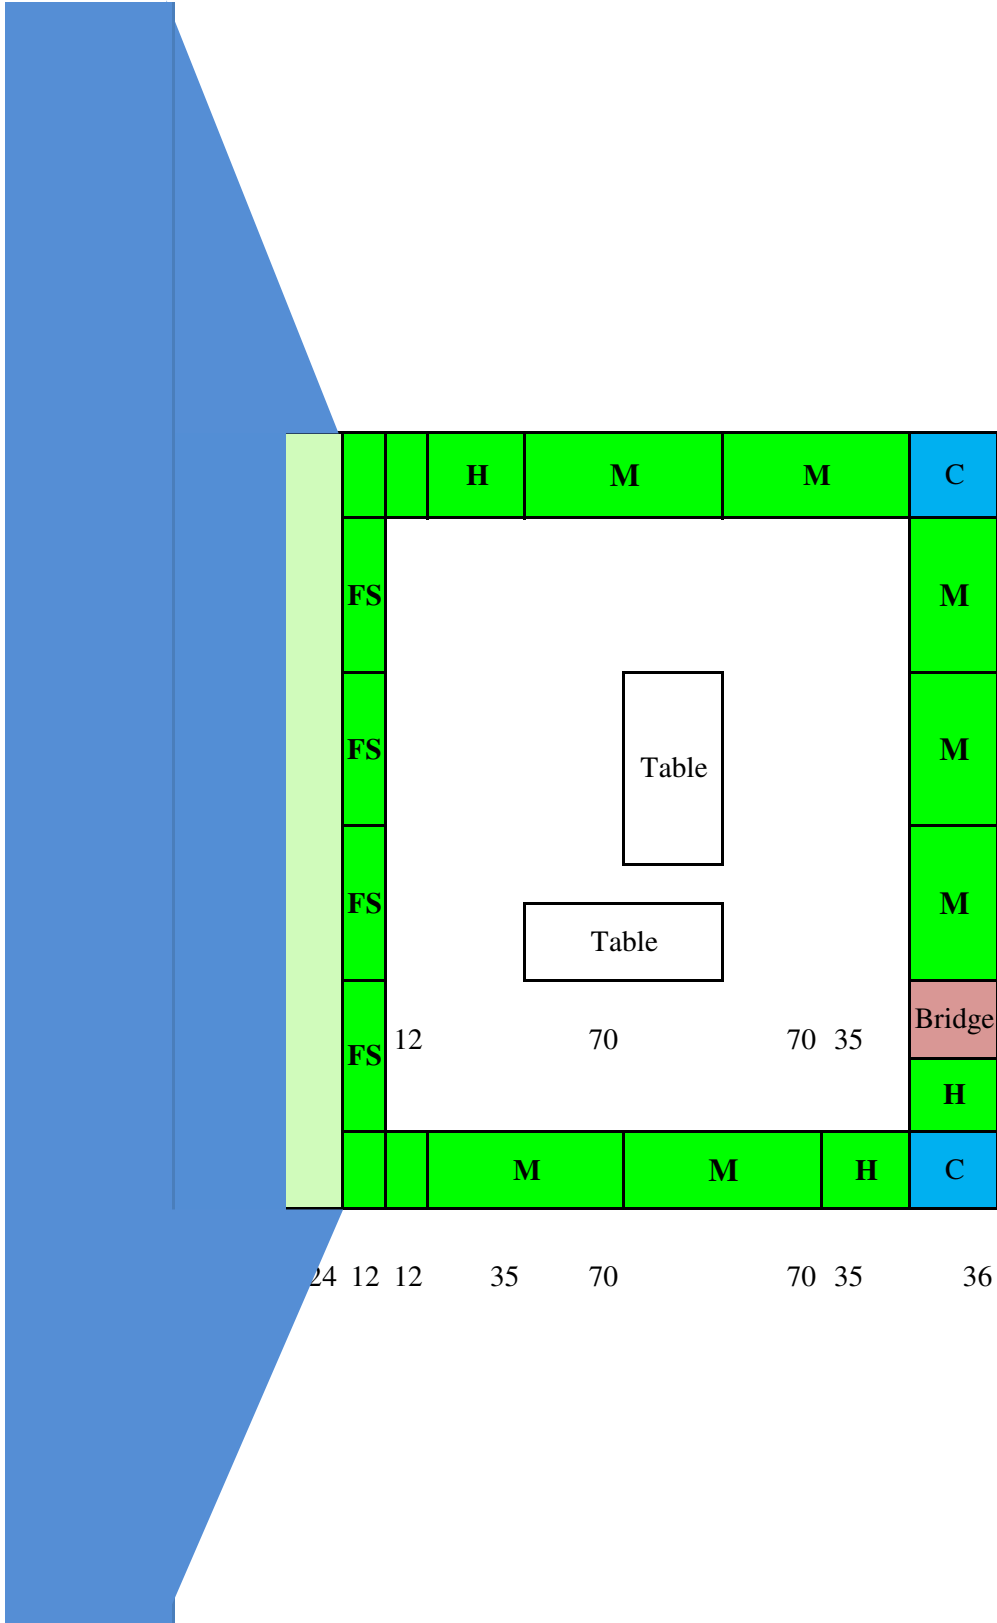

THANKSGIVING POINT 2012

36
70
70
70
35
35
36

Feet	
W	24.5
L	29.3
Inside	15.6