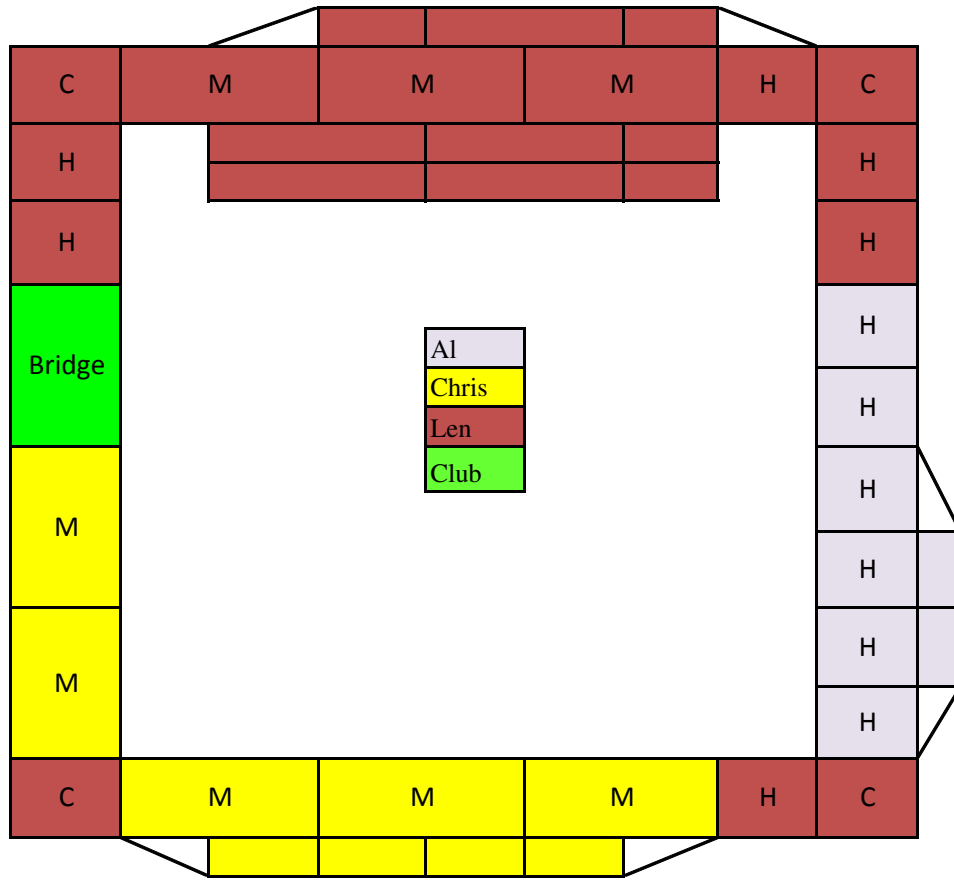

Evanston Train Show
2014

26.4	Width
30.3	Length
801.3	sq ft